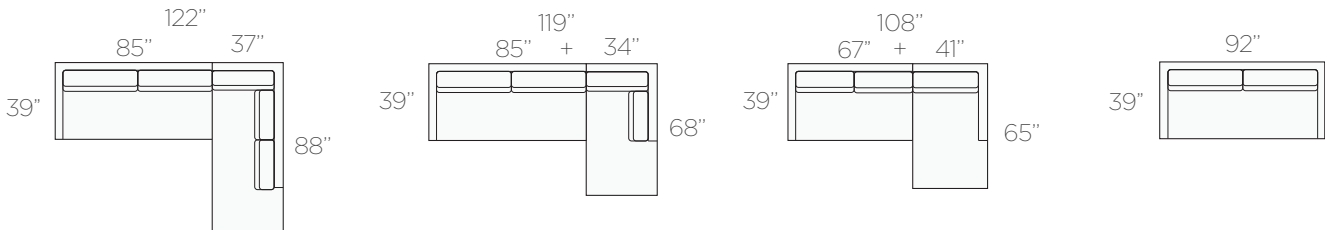

ONYX

Description

The Onyx is a detailed piece in mid century style. The piece features button tufting on the back and bench seat cushions, piping on all seams. A modern style metal base gives the Onyx it's decidedly contemporary look. Custom lead time: 4 to 6 weeks.

- Seat height 17"
- Arm height 27"
- Frame back 27"
- Pillow height 35"

Sample Sizes

See back for more sizes...

ONYX CUSTOM

	SOFA	CONDO SOFA	LOVESEAT	CHAIR & 1/2	CHAIR
2 ARM	92" 39" \$1787	74" 39" \$1710	66" 39" \$1492	48" 39" \$1220	41" 39" \$1196
1 ARM LEFT/RIGHT	85" 39" \$1659	67" 39" \$1530	59" 39" \$1403	41" 39" \$1169	33" 39" \$1029
ARMLESS	78" 39" \$1633	60" 39" \$1504	52" 39" \$1374	34" 39" \$1118	26" 39" \$990
SOFA WITH RETURN LEFT/RIGHT	98" 39" \$1877	76" 39" \$1720	72" 39" \$1605		

SECTIONALS	122" 85" 39" \$3701 #12814	119" 85" + 34" 39" \$3061 #12914	108" 67" + 41" 39" \$3044
	37" 88"	68"	65"